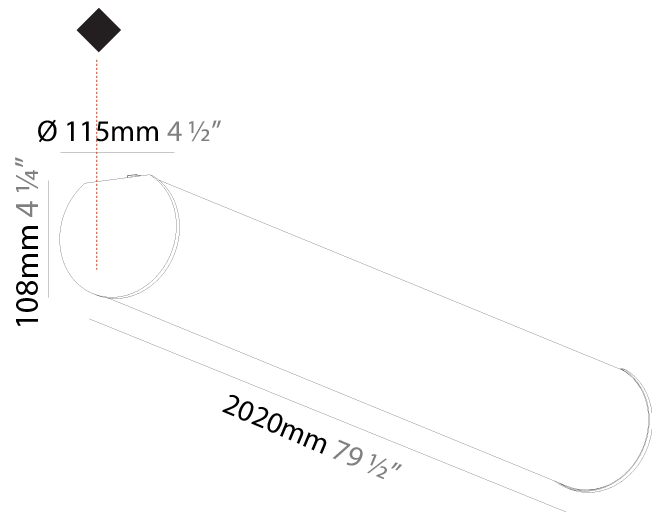

GENERAL

Series: Bunga
Brand: Prolicht
Division: Architectural
Mounting Type: Surface
Mounting Location: Ceiling
Subcategory: Profile

PHYSICAL

Shape: Cylinder
Diameter (mm): 115
Diameter (in): 4 1/2
Length (mm): 2020
Length (in): 79 1/2
Height (mm): 108
Height (in): 4 1/4
Light Distribution: Omnidirectional
Weight (kg): 5.866
Weight (lbs): 12.932
Diffuser: PMMA - Opal
Fixture Finish: SSR / BKV / CWI / CRY / HAB / LAG / UFT / ITA / RUA / RUR / MIC / FTG / MYG / TWT / LOD / PUS / FRO / FUP / KIA / POP / BLS / SPG / MEY / GOH / GUM / CHC / COM / ABZ / JAG / OBR / MOS / ROR
Fixture Material: Aluminum

ELECTRICAL

Lamp Type: LED (Zhaga Standard)
Input Wattage (W): 35
Total Output Wattage (W): 28 / 22.8 (3500K)
Dimming: Non-Dimming / Phase Dimming (120Vac only) / 0-10V Dimming
Driver Included: Yes
Driver Location: Integrated
Driver Type: Constant Current - 120 / 277Vac
Driver Class: Class 2
Input Voltage (V): 120 - 277
Constant Current (MA): 350 / 700 (3500K)

LED

Color Temperature (°K): 3000 / 3500 / 4000
Max. Delivered Lumen (lm): 3870 / 4008 / 4090
CRI: >80 CRI
Lamp Life (hrs): 50000

OPTICAL

RATINGS AND CERTIFICATIONS

Certified By: Certified for North American Standards
IP rating: IP20

PROJECT
TYPE
SPECIFIER
QUANTITY
DATE