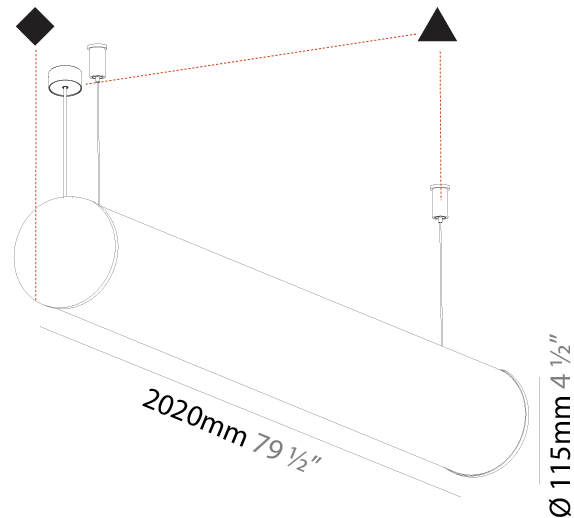

GENERAL

Series: Bunga
Brand: Prolicht
Division: Architectural
Mounting Type: Suspension
Mounting Location: Ceiling
Subcategory: Profile

PHYSICAL

Shape: Cylinder
Length (mm): 2020
Length (in): 79 1/2
Width (mm): 115
Width (in): 4 1/2
Height (mm): 115
Height (in): 4 1/2
Light Distribution: Omnidirectional
Weight (kg): 6.22
Weight (lbs): 13.71
Diffuser: PMMA - Opal
Fixture Finish: [SSR / BKV / CWI / CRY / HAB / LAG / UFT / ITA / RUA / RUR / MIC / FTG / MYG / TWT / LOD / PUS / FRO / FUP / KIA / POP / BLS / SPG / MEY / GOH / GUM / CHC / COM / ABZ / JAG / OBR / MOS / ROR](#)
Fixture Material: Aluminum
Cable Details: [2000mm or 6000mm Transparent Cable](#)
Upon Request: Cable colour - White / Black / Orange / Red

ELECTRICAL

Lamp Type: LED (Zhaga Standard)
Input Wattage (W): 35
Total Output Wattage (W): 28 / 22.8 (3500K)
Dimming: [Non-Dimming / Phase Dimming (120Vac only) / 0-10V Dimming](#)
Driver Included: Yes
Driver Location: Integrated
Driver Type: Constant Current - 120 / 277Vac
Driver Class: Class 2
Input Voltage (V): 120 - 277
Constant Current (MA): 350 / 700 (3500K)

LED

Color Temperature (°K): [3000 / 3500 / 4000](#)
Max. Delivered Lumen (lm): 3870 / 4008 / 4090
CRI: >80 CRI
Lamp Life (hrs): 50000

OPTICAL

RATINGS AND CERTIFICATIONS

Certified By: Certified for North American Standards
IP rating: IP20

PROJECT
TYPE
SPECIFIER
QUANTITY
DATE