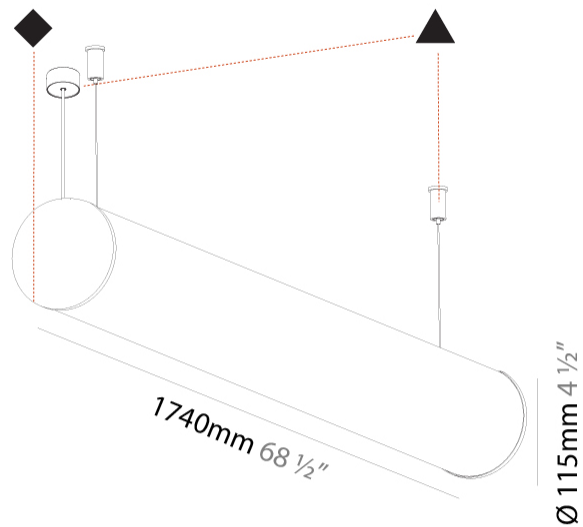

GENERAL

Series: Bunga
Brand: Prolicht
Division: Architectural
Mounting Type: Suspension
Mounting Location: Ceiling
Subcategory: Profile

PHYSICAL

Shape: Cylinder
Length (mm): 1740
Length (in): 68 ½
Width (mm): 115
Width (in): 4 ½
Height (mm): 115
Height (in): 4 ½
Light Distribution: Omnidirectional
Weight (kg): 5.492
Weight (lbs): 12.107
Diffuser: PMMA - Opal
Fixture Finish: SSR / BKV / CWI / CRY / HAB / LAG / UFT / ITA / RUA / RUR / MIC / FTG / MYG / TWT / LOD / PUS / FRO / FUP / KIA / POP / BLS / SPG / MEY / GOH / GUM / CHC / COM / ABZ / JAG / OBR / MOS / ROR
Fixture Material: Aluminum
Cable Details: 2000mm or 6000mm Transparent Cable

ELECTRICAL

Lamp Type: LED (Zhaga Standard)
Input Wattage (W): 30
Total Output Wattage (W): 24 / 19.2 (3500K)
Dimming: Non-Dimming / Phase Dimming (120Vac only) / 0-10V Dimming
Driver Included: Yes
Driver Location: Integrated
Driver Type: Constant Current - 120 / 277Vac
Driver Class: Class 2
Input Voltage (V): 120 - 277
Constant Current (MA): 350 / 600 (3500K)

LED

Color Temperature (°K): 3000 / 3500 / 4000
Max. Delivered Lumen (lm): 3320 / 3440 / 3510
CRI: >80 CRI
Lamp Life (hrs): 50000

OPTICAL

RATINGS AND CERTIFICATIONS

Certified By: Certified for North American Standards
IP rating: IP20