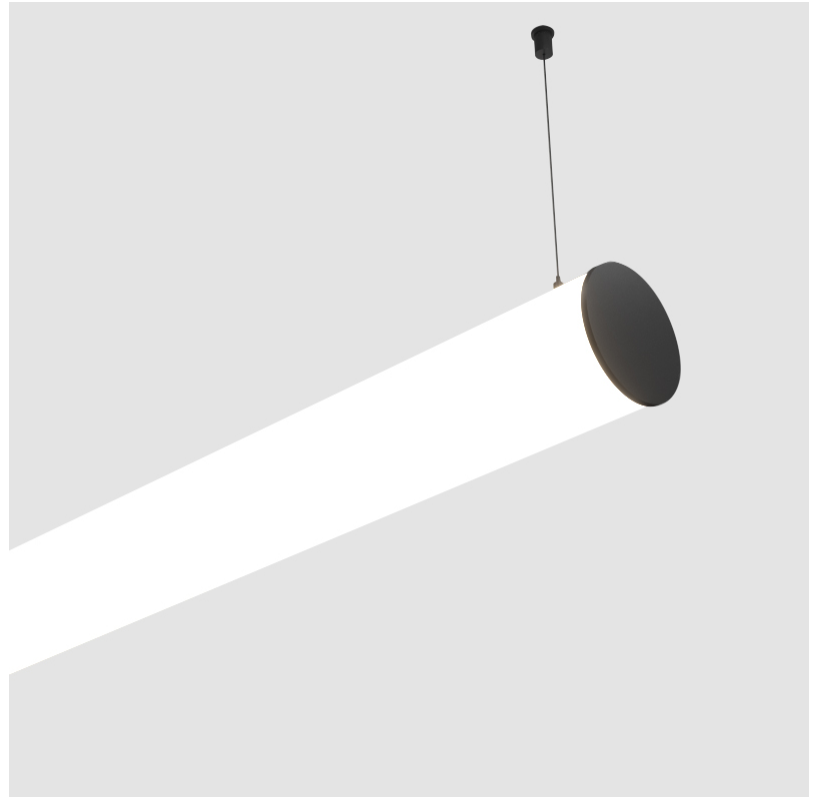

GENERAL

Series: Bunga
Brand: Prolicht
Division: Architectural
Mounting Type: Suspension
Mounting Location: Ceiling
Subcategory: Profile

PHYSICAL

Shape: Cylinder
Length (mm): 2020
Length (in): 79 1/2
Width (mm): 115
Width (in): 4 1/2
Height (mm): 115
Height (in): 4 1/2
Light Distribution: Omnidirectional
Weight (kg): 6.22
Weight (lbs): 13.71
Diffuser: PMMA - Opal
Fixture Finish: [SSR / BKV / CWI / CRY / HAB / LAG / UFT / ITA / RUA / RUR / MIC / FTG / MYG / TWT / LOD / PUS / FRO / FUP / KIA / POP / BLS / SPG / MEY / GOH / GUM / CHC / COM / ABZ / JAG / OBR / MOS / ROR](#)
Fixture Material: Aluminum
Cable Details: [2000mm or 6000mm Transparent Cable](#)
Upon Request: Cable colour - White / Black / Orange / Red

ELECTRICAL

Lamp Type: LED (Zhaga Standard)
Input Wattage (W): 35
Total Output Wattage (W): 28 / 22.8 (3500K)
Dimming: [Non-Dimming / Phase Dimming (120Vac only) / 0-10V Dimming](#)
Driver Included: Yes
Driver Location: Integrated
Driver Type: Constant Current - 120 / 277Vac
Driver Class: Class 2
Input Voltage (V): 120 - 277
Constant Current (MA): 350 / 700 (3500K)

LED

Color Temperature (°K): [3000 / 3500 / 4000](#)
Max. Delivered Lumen (lm): 3870 / 4008 / 4090
CRI: >80 CRI
Lamp Life (hrs): 50000

OPTICAL

RATINGS AND CERTIFICATIONS

Certified By: Certified for North American Standards
IP rating: IP20

PROJECT
TYPE
SPECIFIER
QUANTITY
DATE